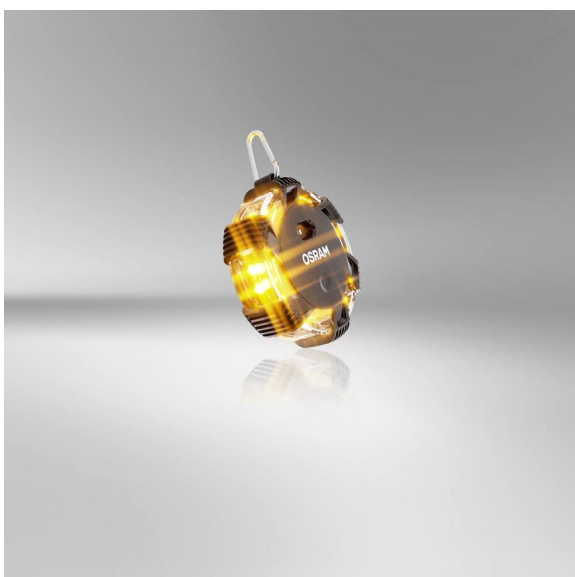

LEDguardian ROAD FLARE

2 in 1

Can be used as a warning light and as a torch

360 degree rotation

The 360-degree rotating orange warning light function is visible from a great distance

Magnetic mounting

Thanks to the magnet function and the hook, the LED warning light can be attached in various ways.

3x AAA batteries included

Operational readiness. With the three AAA batteries supplied, the warning light is ready for use immediately after purchase

Light is safety-See and be seen with OSRAM

Be prepared with OSRAM warning and safety lights. The LEDguardian ROAD FLARE is a compact LED warning light for various situations on the road and for minor inspection work on your vehicle. The 360 degrees rotating, orange, warning light function of the LEDguardian ROAD FLARE is visible from a great distance and can provide crucial information about a dangerous situation in an emergency. A total of 16 high-quality long-life LEDs offer three different operating modes: 360 ° rotating orange warning light function, permanent orange light function and a white torch function. In addition, the LEDguardian ROAD FLARE impresses with its non-slip, dirt-repellent surface, a practical hook for attachment and is so robust and resistant that it can even be run over by a car** without losing performance.

	Photometric Data			Physical Attributes & Dimensions
Product description	Color temperature	Light color LED	Nominal luminous flux	Product weight
LEDguardian ROAD FLARE	6500 K	Flash: orange/amber / Torch: white	75 lm	176.00 g