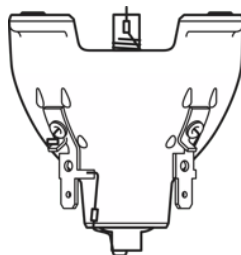

Product family datasheet

SIRIUS HRI 330W

SIRIUS HRI 330W