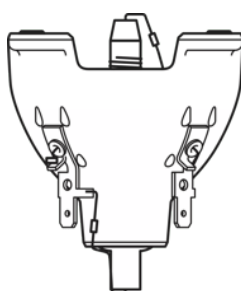

Product family datasheet

SIRIUS HRI 330W

SIRIUS HRI 330W

SIRIUS HRI 330W X8

Sirius HRI 330W XL