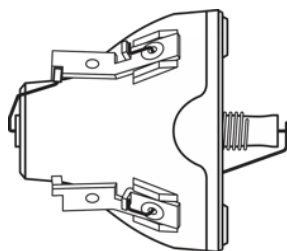

Product family datasheet

SIRIUS HRI 100W

SIRIUS HRI 132W