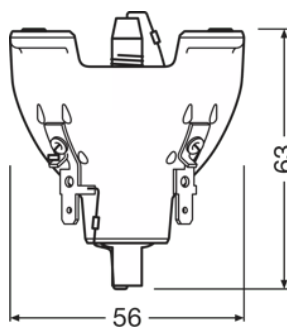

SIRIUS HRI 330W X8

Sirius HRI 330W XL