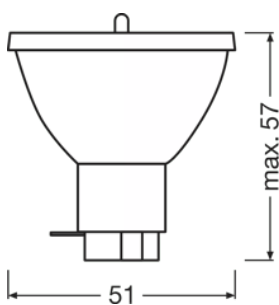

SIRIUS HRI 295 W

SIRIUS HRI 330W