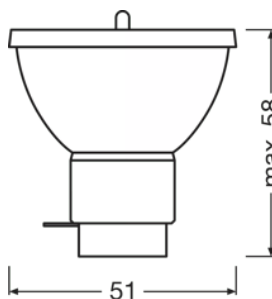

SIRIUS HRI 132W

SIRIUS HRI 251W