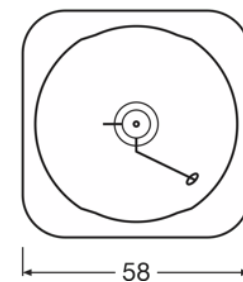

Product family datasheet

SIRIUS HRI 330W

SIRIUS HRI 330W

SIRIUS HRI 330W X8

Sirius HRI 330W XL