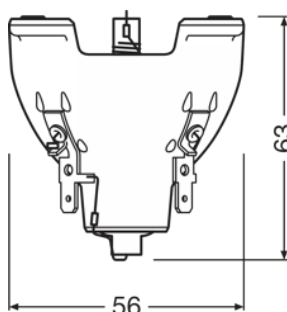

SIRIUS HRI 295 W

SIRIUS HRI 330W