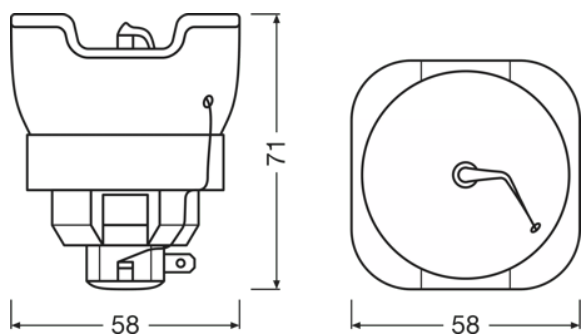

SIRIUS HRI 440W

SIRIUS HRI 580 F

SIRIUS HRI 580 F

Product family datasheet

Technical data

Product description	General Product Information	Electrical Data	Photometric Data	
	Category	Nominal wattage	Nominal luminous flux	Working distance
SIRIUS HRI 100 W	CORE	100 W	3680 lm	30 mm
SIRIUS HRI 132 W SC	CORE	132 W	5150 lm	37.7 mm
SIRIUS HRI 140 W RO	CUSTOMIZED	140 W	5400 lm	37.7 mm
SIRIUS HRI 190 W+	CORE	190 W	8100 lm	34.5 mm
SIRIUS HRI 230 W	CORE	230 W	9500 lm	34.5 mm
SIRIUS HRI 231 W	VALUE	231 W	10800 lm	34.5 mm
SIRIUS HRI 251 W	VALUE	251 W	12000 lm	38 mm
SIRIUS HRI 260 W PRO	PRO	260 W	13500 lm	34.5 mm
SIRIUS HRI 280 W	CORE	280 W	11500 lm	34.5 mm
SIRIUS HRI 280 W RO	CUSTOMIZED	280 W	11500 lm	34.5 mm
SIRIUS HRI 281 W	VALUE	281 W	13000 lm	34.5 mm
SIRIUS HRI 295 W	CORE	295 W	11300 lm	34.5 mm
SIRIUS HRI 310 W	CORE	310 W	15000 lm	36.5 mm
SIRIUS HRI 310 W RO	CUSTOMIZED	310 W	13500 lm	48 mm
SIRIUS HRI 310 W PRO	PRO	310 W	15500 lm	37.4 mm
SIRIUS HRI 310 W S PRO	PRO	310 W	15500 lm	31.4 mm
SIRIUS HRI 311 W	VALUE	311 W	14500 lm	31.4 mm
SIRIUS HRI 330 W	CORE	330 W	18000 lm	31 mm
SIRIUS HRI 330 W X8	CUSTOMIZED	330 W	18000 lm	37.4 mm
SIRIUS HRI 330 W XL	CORE	330 W	16500 lm	36 mm
SIRIUS HRI 371 W +	CORE	371 W	18300 lm	37.4 mm
SIRIUS HRI 371 W S +	CORE	371 W	19800 lm	31.4 mm
SIRIUS HRI 371 W	VALUE	371 W	18300 lm	31.4 mm
SIRIUS HRI 371 W S	VALUE	371 W	19800 lm	37.4 mm
SIRIUS HRI 381 W S	CUSTOMIZED	381 W	20000 lm	34.4 mm
SIRIUS HRI 380 W Pro	PRO	380 W	20000 lm	31.4 mm
SIRIUS HRI 380 W S PRO	PRO	380 W	20000 lm	31.4 mm
SIRIUS HRI 382 W S	CORE	382 W	20000 lm	31.4 mm
SIRIUS HRI 382 W	CORE	382 W	21000 lm	37.4 mm
SIRIUS HRI 420 W	CORE	420 W	22000 lm	34.4 mm
SIRIUS HRI 420 W S	CORE	420 W	21000 lm	34.4 mm
SIRIUS HRI 440 W	CORE	440 W	22000 lm	41 mm
SIRIUS HRI 440 W H	CUSTOMIZED	440 W	18000 lm	60 mm
SIRIUS HRI 440 W +	CORE	440 W	22800 lm	41 mm
SIRIUS HRI 440 W S	CORE	440 W	22800 lm	37.4 mm
SIRIUS HRI 440 W X	CUSTOMIZED	440 W	22800 lm	41 mm
SIRIUS HRI 461 W	VALUE	461 W	24000 lm	41 mm
SIRIUS HRI 461 W S	VALUE	461 W	24000 lm	37.4 mm
SIRIUS HRI 462 W	CORE	462 W	24000 lm	41 mm
SIRIUS HRI 470 W	CORE	470 W	20500 lm	41 mm
SIRIUS HRI 470 W S	CORE	470 W	21500 lm	37.4 mm