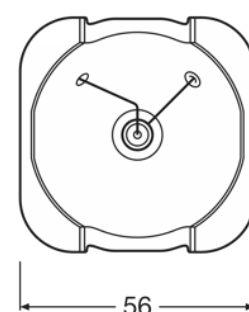

SIRIUS HRI 295 W

SIRIUS HRI 330W