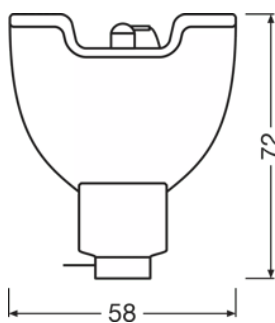

Product family datasheet

SIRIUS HRI 330W

SIRIUS HRI 330W

SIRIUS HRI 330W X8

Sirius HRI 330W XL