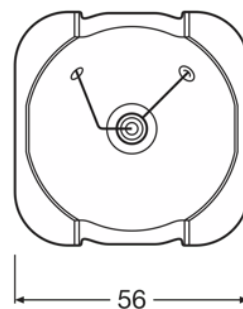

SIRIUS HRI 330W X8

Sirius HRI 330W XL